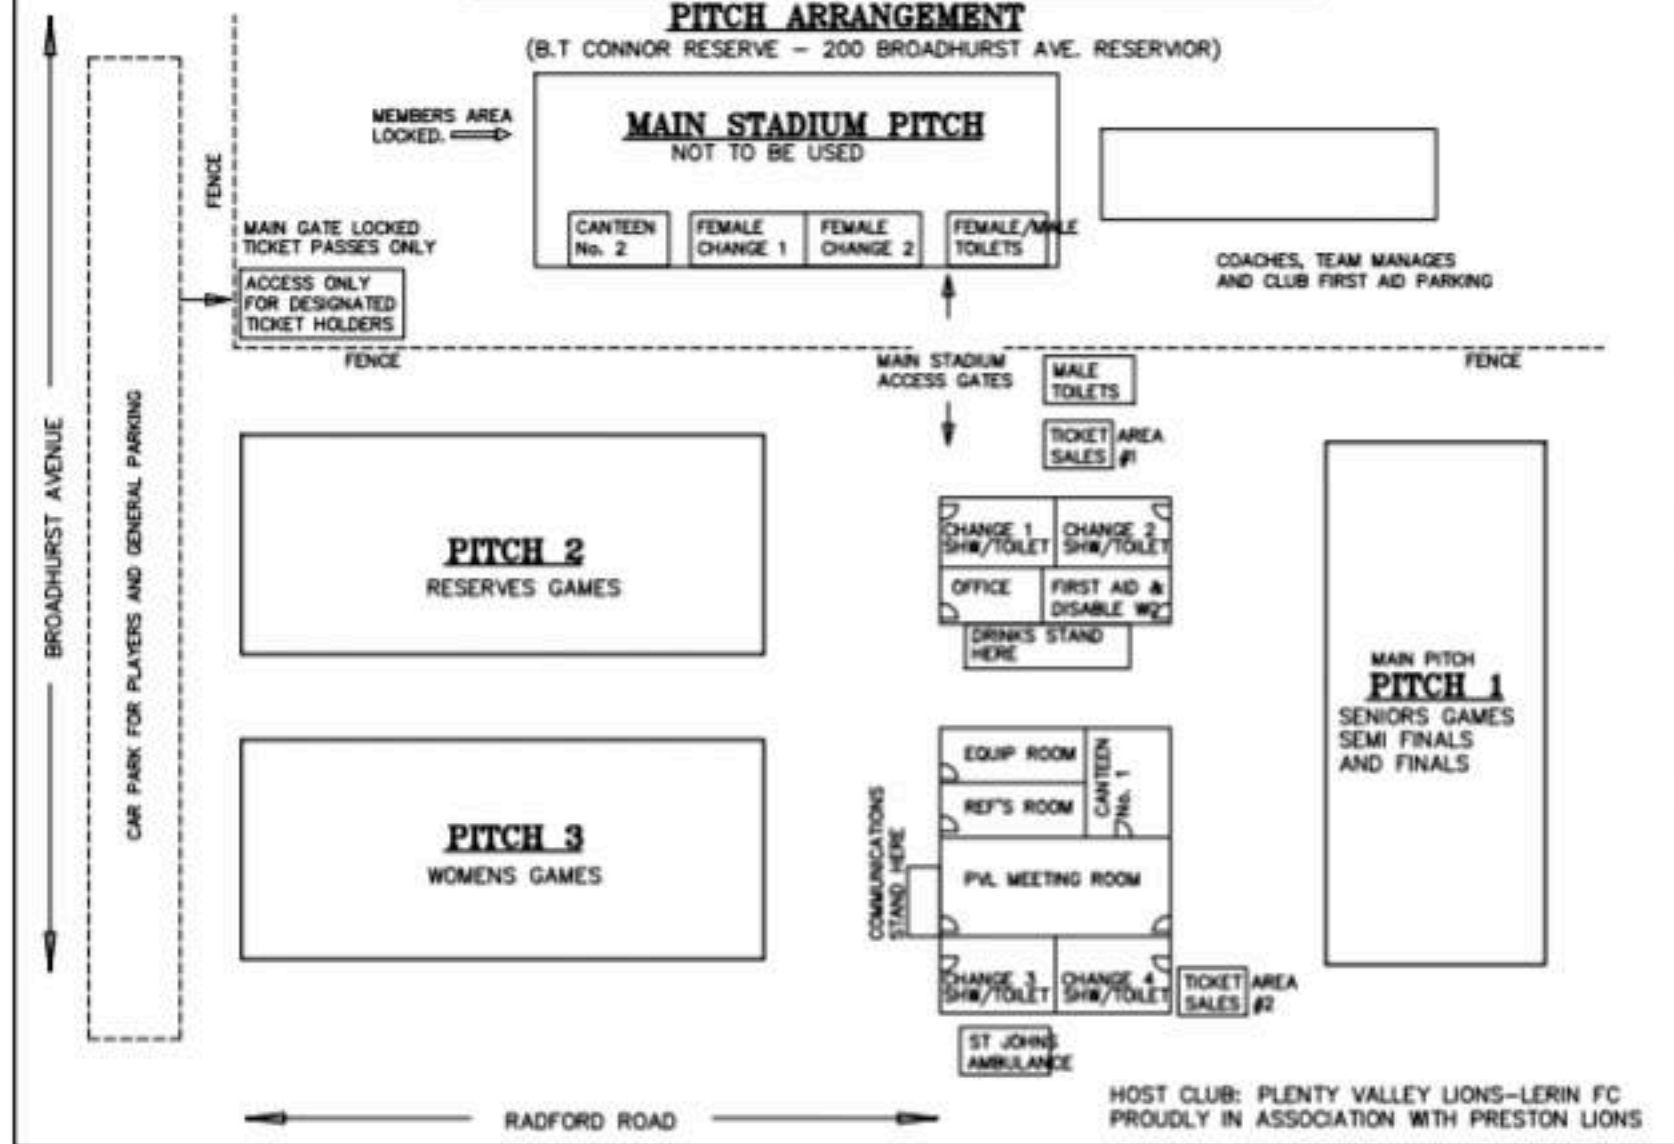

SENIOR MACEDONIAN CUP TOURNAMENT
SATURDAY 11th & SUNDAY 12TH FEBRUARY 2017

PITCH ARRANGEMENT

(B.T CONNOR RESERVE - 200 BROADHURST AVE. RESERVOR)

2017 SENIOR MACEDONIAN CUP

SATURDAY 11th & SUNDAY 12th FEBRUARY 2017
SENIORS, RESERVES & WOMENS

PITCH: MAIN PITCH 1

SENIORS GROUP A	9.00am	PLENTY VALLEY LIONS	vs	ALTONA MAGIC
	10.40am	KEILOR WOLVES	vs	PRESTON LIONS
	12.20pm	ALTONA MAGIC	vs	KEILOR WOLVES
	2.30pm	PRESTON LIONS	vs	PLENTY VALLEY LIONS
	4.10pm	ALTONA MAGIC	vs	PRESTON LIONS
	5.50pm	KEILOR WOLVES	vs	PLENTY VALLEY LIONS